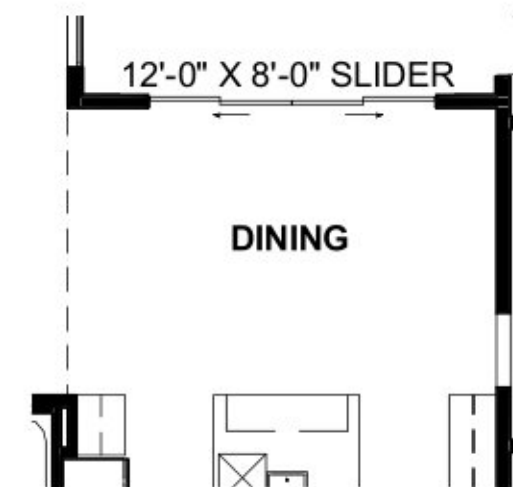

MODERN FARMHOUSE

HILL COUNTRY

TRANSITIONAL

URBAN VILLA

FLOOR PLAN

GARAGE
22'-6" X 30'-7"

GAME RM OPT

SLIDER OPT

FLEX RM OPT