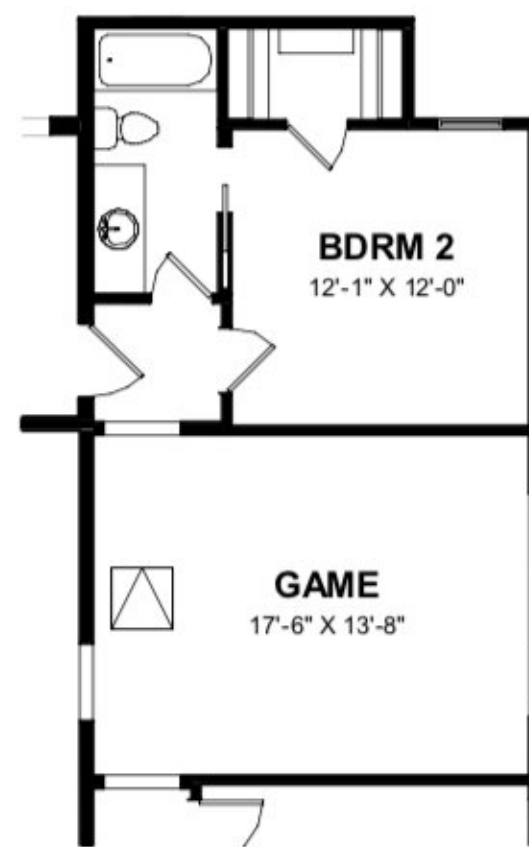

MODERN FARMHOUSE

HILL COUNTRY

TRANSITIONAL

URBAN VILLA

FLOOR PLAN

GARAGE
22'-6" X 30'-7"

GAME RM OPT

SLIDER OPT

FLEX RM OPT