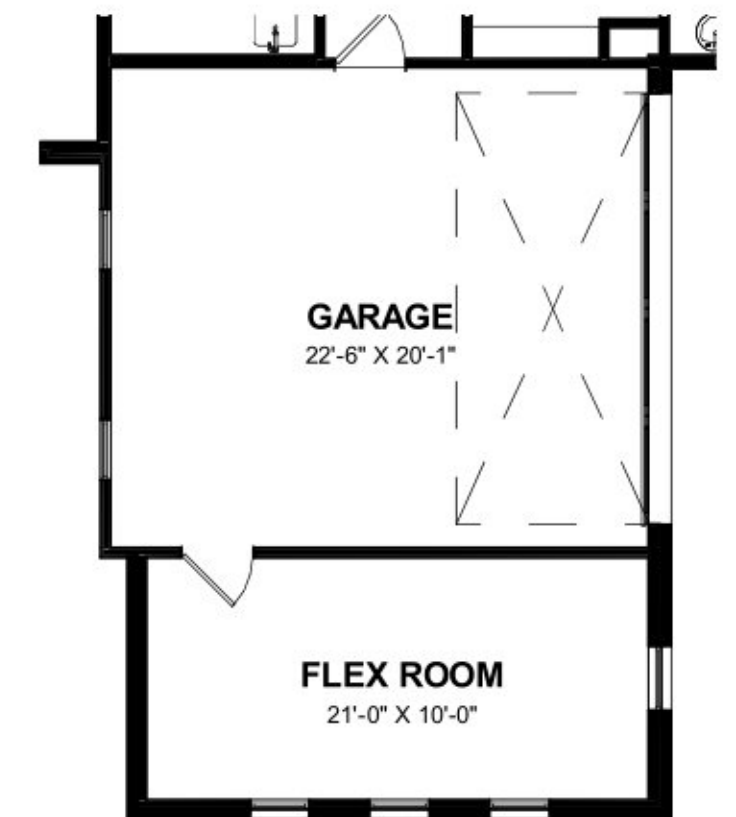

MODERN FARMHOUSE

HILL COUNTRY

TRANSITIONAL

URBAN VILLA

FLOOR PLAN

GARAGE
22'-6" X 30'-7"

GAME RM OPT

SLIDER OPT