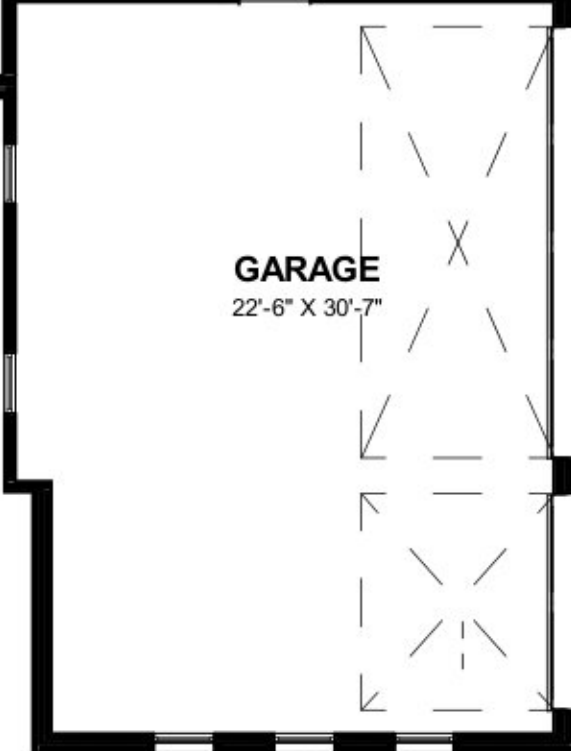

MODERN FARMHOUSE

HILL COUNTRY

TRANSITIONAL

URBAN VILLA

FLOOR PLAN

GARAGE
22'-6" X 30'-7"

GAME RM OPT

SLIDER OPT

FLEX RM OPT