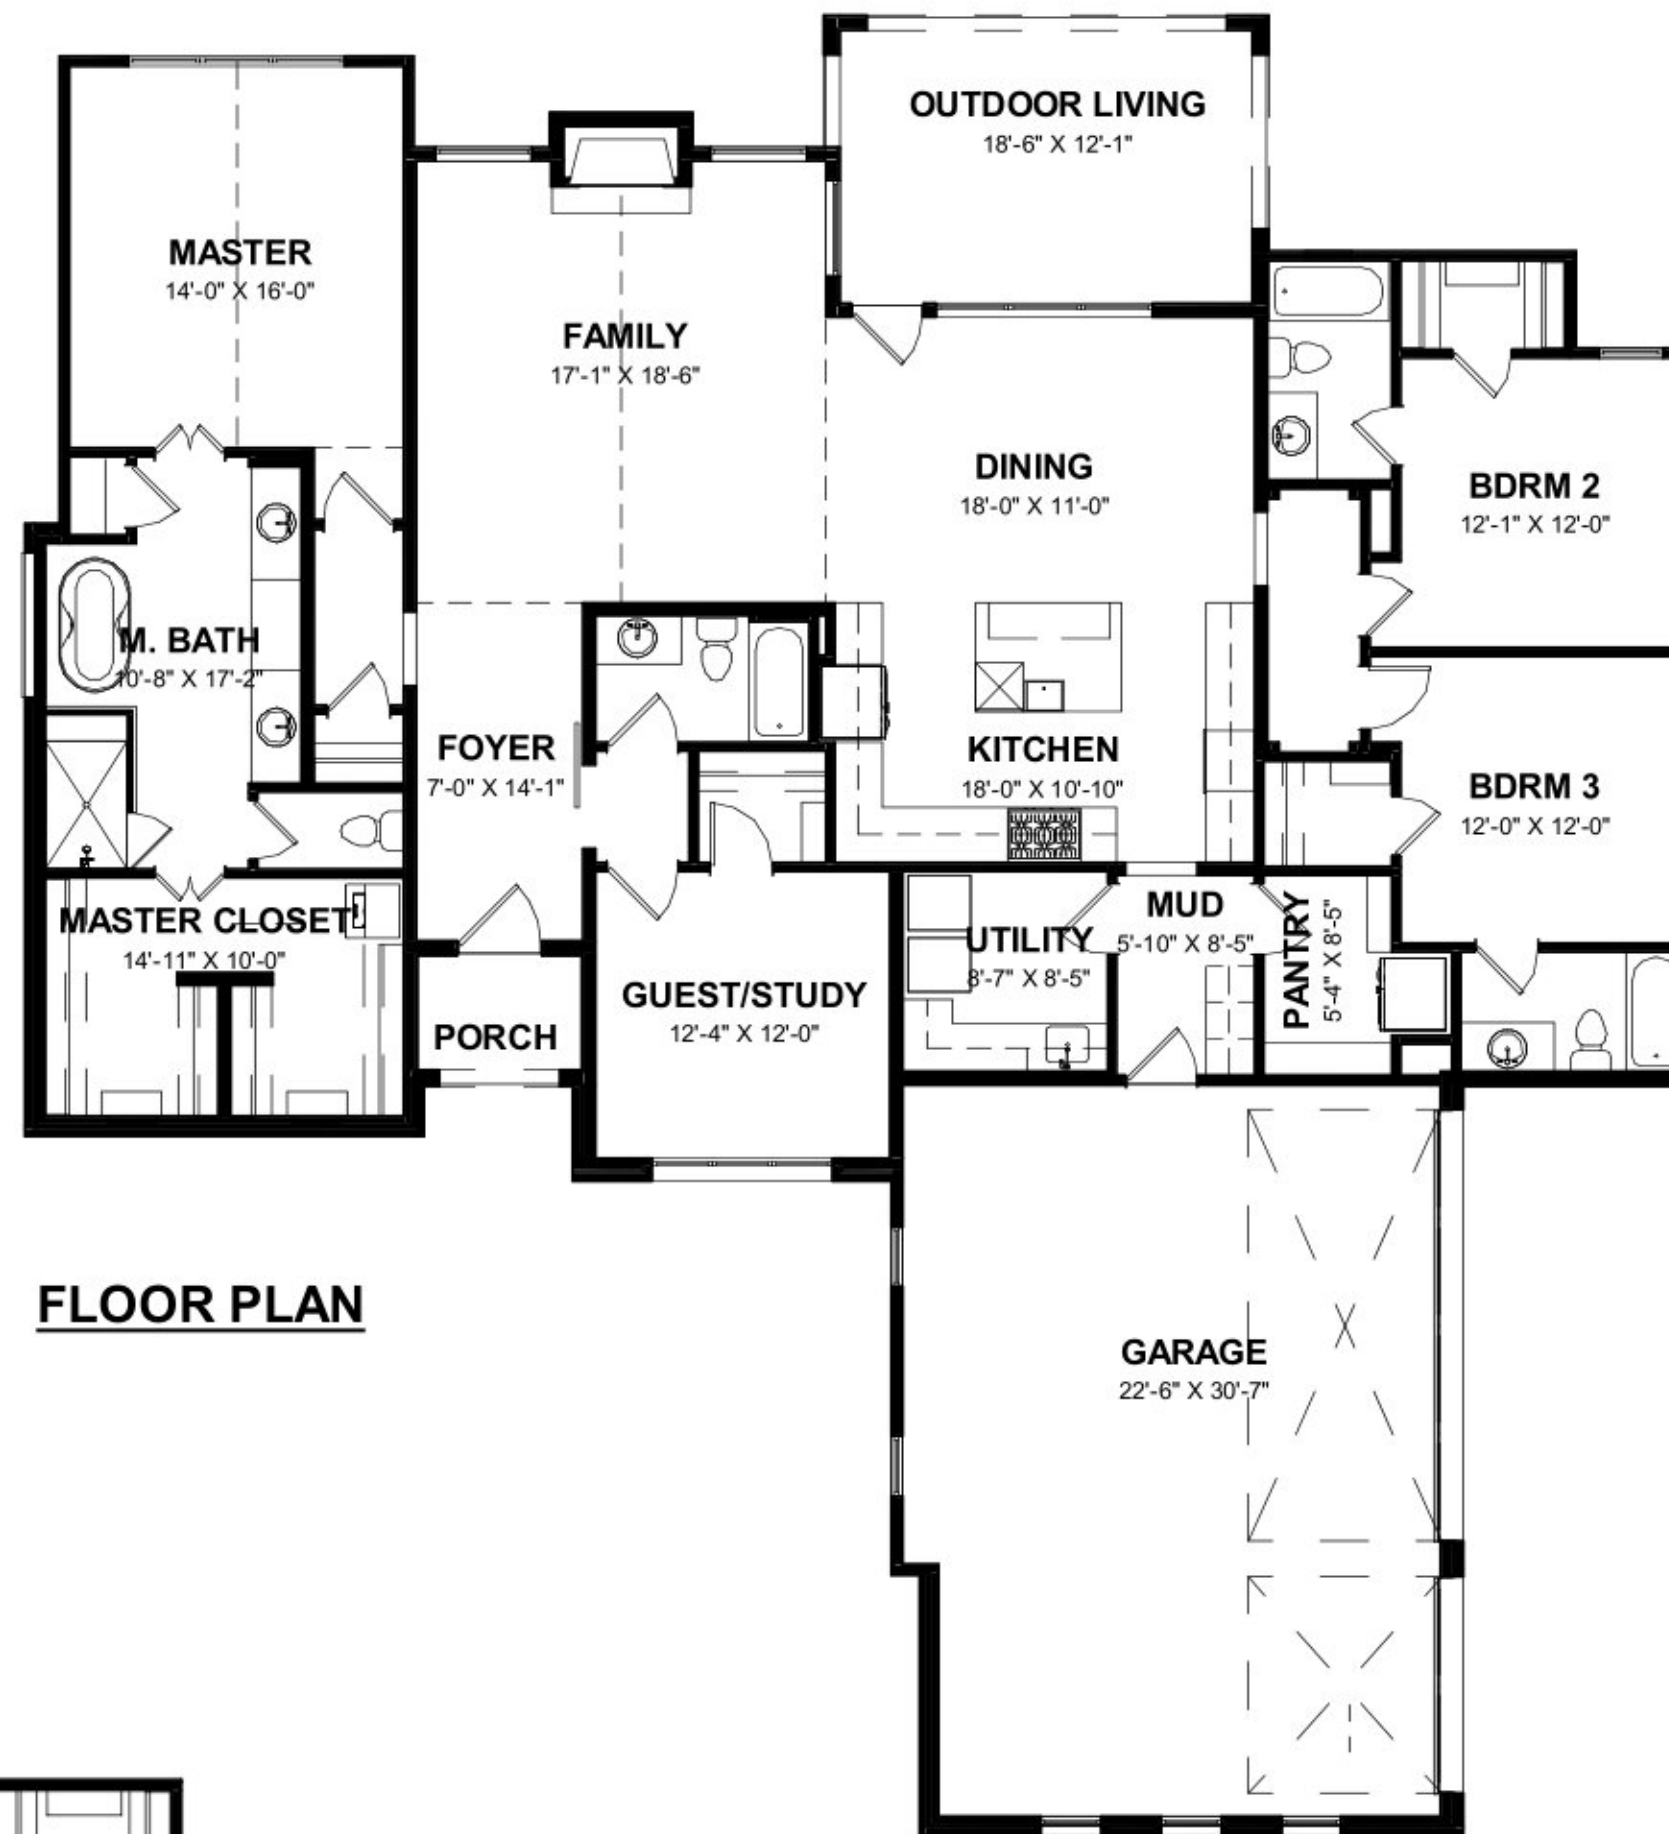

MODERN FARMHOUSE

HILL COUNTRY

TRANSITIONAL

URBAN VILLA

FLOOR PLAN

GARAGE
22'-6" X 30'-7"

GAME RM OPT

SLIDER OPT

FLEX RM OPT