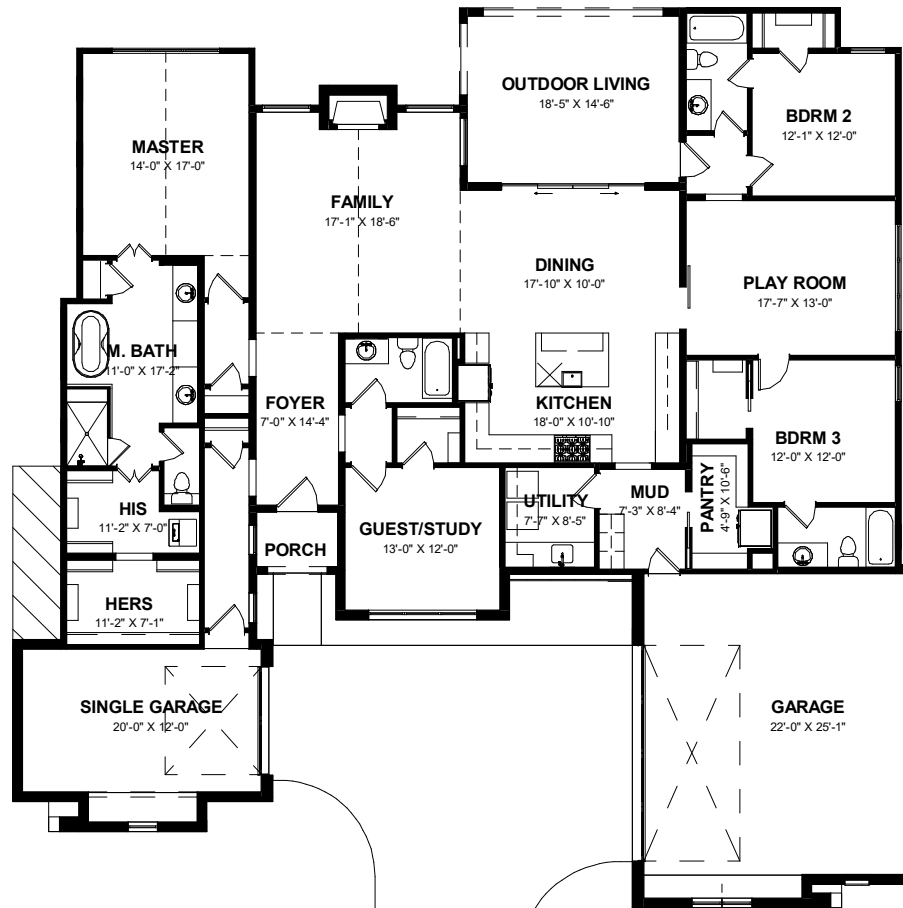

HILL COUNTRY

PENTAVIA
CUSTOM HOMES

THE  INES

The Sterling
2919 SF - 3000 SF

FLOOR PLAN

EXTENDED CLOSET OPT