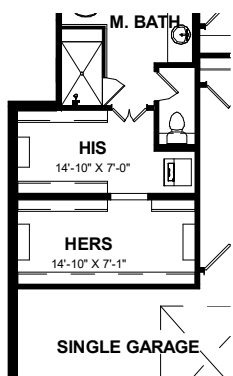

HILL COUNTRY

PENTAVIA
CUSTOM HOMES

THE  INES

The Sterling
2919 SF - 3000 SF

FLOOR PLAN

EXTENDED CLOSET OPT